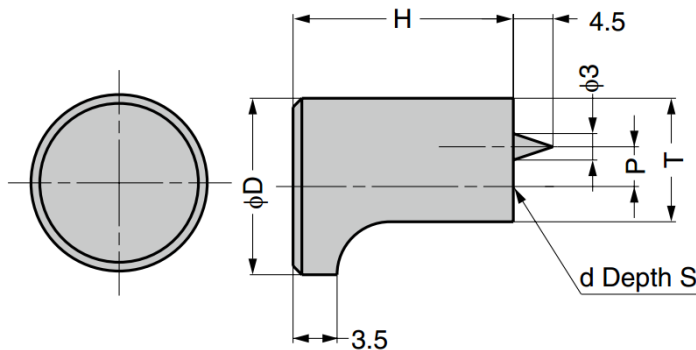

### Notes

- Pin position and size may vary

### Parts Included

- GGLA-12: Truss head screw M3 x 25
- GGLA-16, GGLA-20: Truss head screw M4 x 25

Part No.	Material	Finish	D	H	T	P	d	S
GGLA-12	Brass	White Bronze Plating	12	18	8.5	3.5	M3	8
GGLA-16			16	22	11	4		
GGLA-20			20	25	14	4.5	M4	10