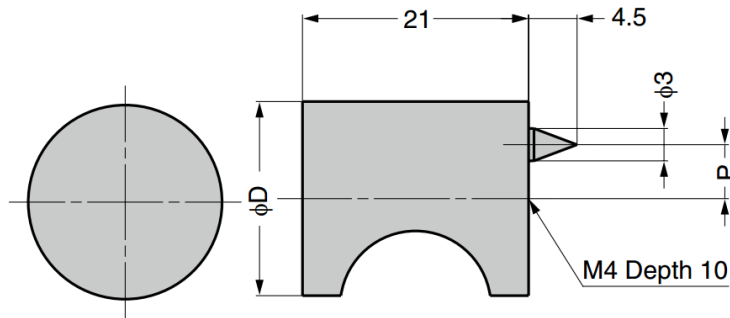

### Notes

- Pin position and size may vary

### Parts Included

- Truss head screw M4 x 25

Part No.	Material	Finish	D	P
GMRB-18	Brass	White Bronze Plating	18	5
GMRB-24			24	5.5

### Parts Included

- GGLA-12: Truss head screw M3 x 25
- GGLA-16, GGLA-20: Truss head screw M4 x 25

Part No.	Material	Finish	D	H	T	P	d	S
GGLA-12	Brass	White Bronze Plating	12	18	8.5	3.5	M3	8
GGLA-16			16	22	11	4		
GGLA-20			20	25	14	4.5	M4	10